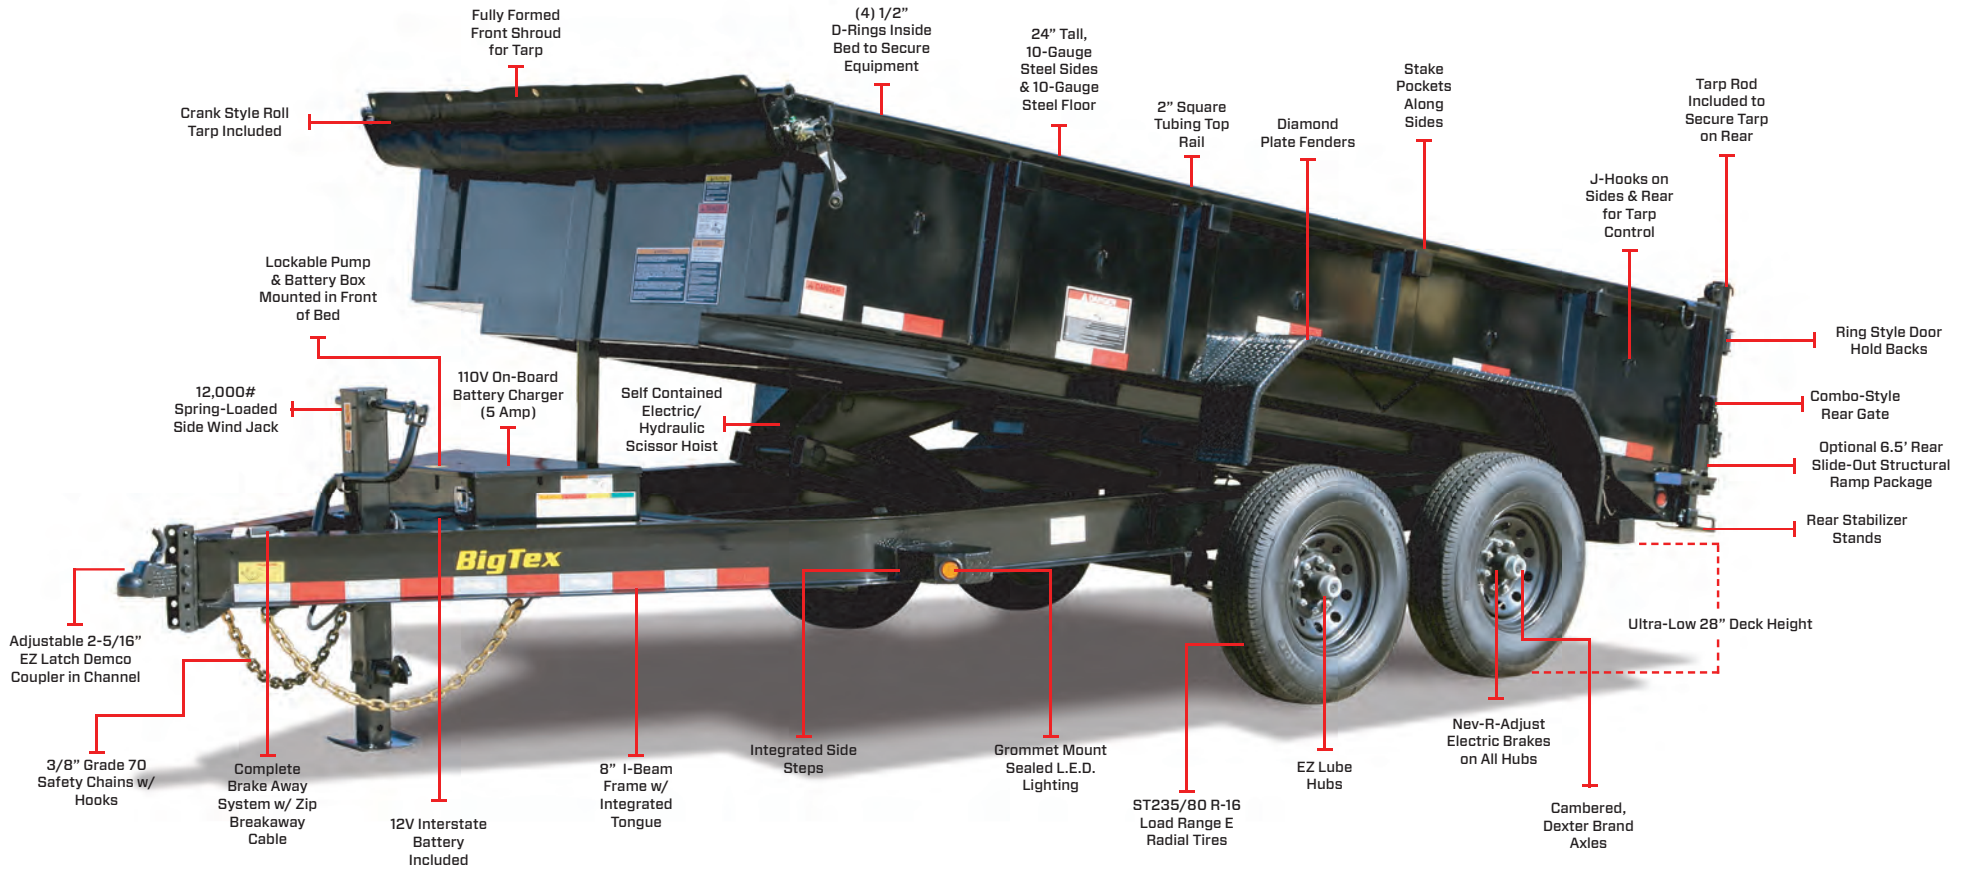

14LP

HEAVY DUTY LOW PROFILE BUMPERPULL DUMP TRAILER

BigTex TRAILERS

GVWR: 14,000# EMPTY WEIGHT: 4,180# (14' Model) AVAILABLE LENGTHS: 14'-16' BED WIDTH: 83" WIDE COUPLER: Adjustable 2-5/16" EZ Latch Demco

INTEGRATED 8" I-BEAM TONGUE & FRAME

To add strength and durability, the 14LP features an 8" I-Beam Frame with Integrated Tongue as well as a 12,000# Tongue Jack.

READY FOR HAULING EQUIPMENT

The 14LP is perfect for hauling equipment when the optional 6.5' Rear Ramp Package is added to the standard features of Rear Stabilizer Stands and (4) D-Rings inside the bed.

THINK "INSIDE" THE BOX

A sturdy 2" square tubing top rail, 24" tall 10-gauge sides and a single-piece, 10-gauge steel floor create a durable dump box.