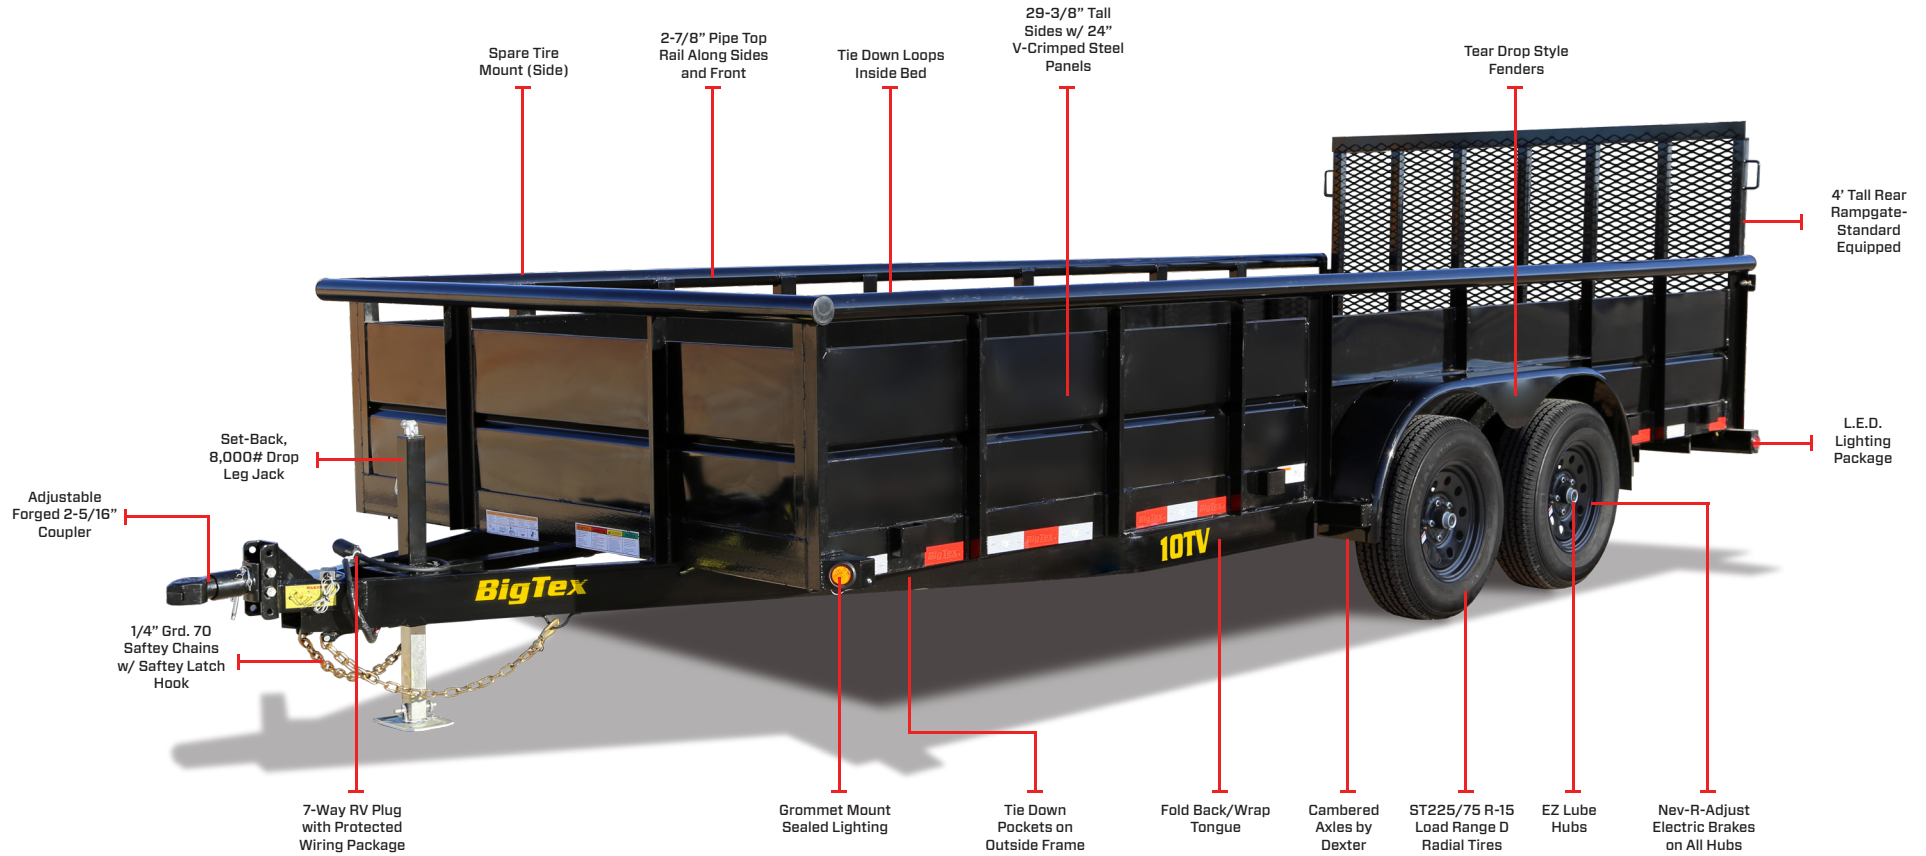

10TV

TANDEM AXLE VANGUARD TRAILER

BigTex TRAILERS

GVWR: 9,990#

EMPTY WEIGHT: 2,350#

AVAILABLE LENGTH: 16'-20'

BED WIDTH: 83" WIDE

COUPLER: Adjustable Forged 2-5/16"

4' TALL REAR RAMPGATE

The 10TV is equipped with a 4' tall tubular rear rampgate. It is also available with an optional 5' gate as well as a Heavy Duty Integrated Rampgate option.

V-CRIMPED SIDE PANELS

24" Tall, V-Crimped Side Panels provide strength as well as excellent cargo control for the 10TV. Load it up without fear of your cargo falling out.

2-5/16" ADJUSTABLE FORGED COUPLER

The ultimate in versatility, the 10TV is equipped with an adjustable coupler. This makes it easy to adjust to different hitch heights within a fleet of trucks or to change out to other coupler options.